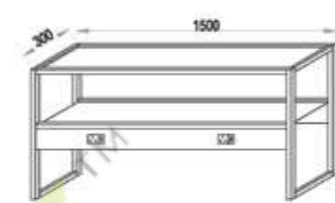

Model DHLT - 01
1500X750X900

Model DHLTR - 01
1500X300X750