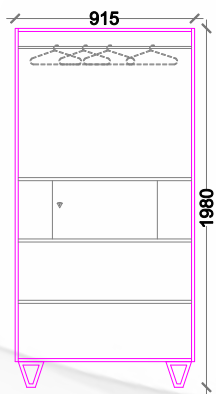

DS-05

FLAT BORDER -
WARDROBE H1

1018 x 560 x 1980MM

Delite®
HITECH
SINCE 1957

DIMENSIONS

W	D	H
915	480	1980
915	560	1980
965	560	1980
1065	600	1980

OPTIONAL

Looking Glass size 1200x380
Shoe Drawer size 1200x300

DS-06

FLAT BORDER - WARDROBE H

1018 x 560 x 1980MM

Delite®
HITECH
SINCE 1957

DIMENSIONS		
W	D	H
915	480	1980
915	560	1980
965	560	1980
1065	600	1980

OPTIONAL
Looking Glass size 1200x380

DS-07

FLAT BORDER -
DS - 2 HANGING, CLASSIC

915 x 485 x 1980MM

Delite®
HITECH
SINCE 1957

DIMENSIONS		
W	D	H
915	480	1980
915	560	1980
965	560	1980
1065	600	1980

OPTIONAL
Looking Glass size 1200x380

FLAT BORDER -
DS - 4 HANGING, CLASSIC

915 x 485 x 1980MM

Delite®
HITECH
SINCE 1957

DIMENSIONS		
W	D	H
915	480	1980
915	560	1980
965	560	1980
1065	600	1980

CENTURION -
GODREJ STYLE

1980 x 950 x 550MM

DS-09

Delite[®]
HITECH
SINCE 1957

DIMENSIONS		
W	D	H
915	480	1980
915	560	1980
965	560	1980
1065	600	1980