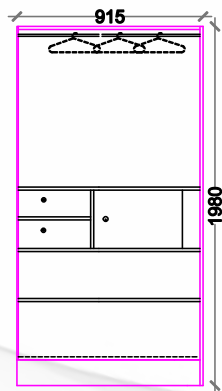

Delite®
HITECH
SINCE 1957

DIMENSIONS		
W	D	H
915	480	1980
915	560	1980
965	560	1980
1065	600	1980

OPTIONAL
Looking Glass size 1200x380
Shoe Drawer size 1200x300

DS-01

SLIMLINE 2 DOOR
AFFINITY P1

915 x 560 x 1980MM