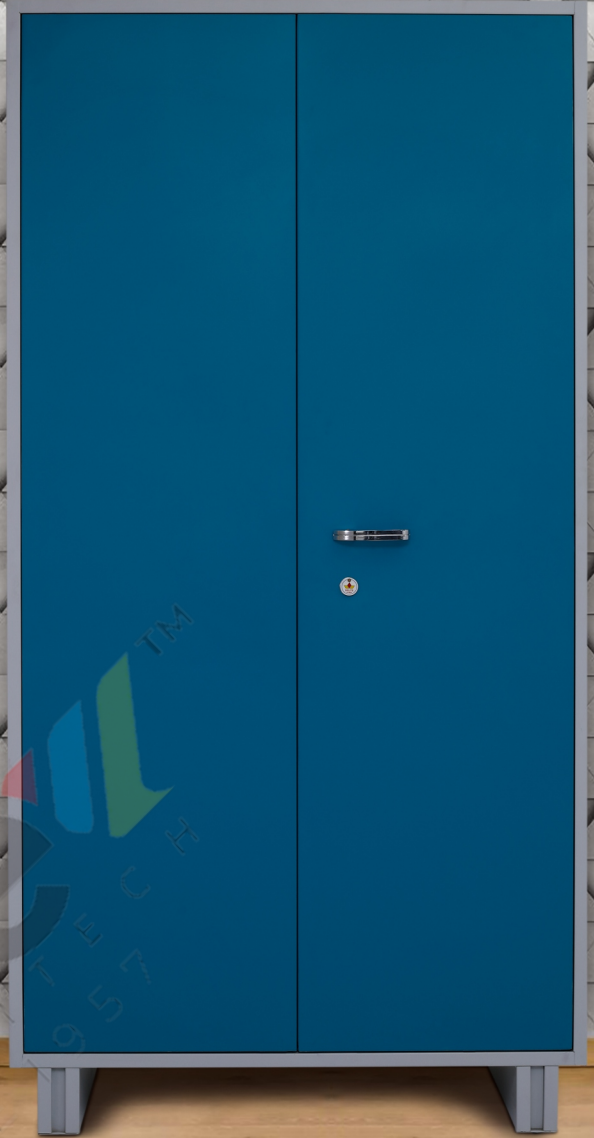

SLIMLINE 3 DOOR -
MAJESTIC P4

1370 x 560 x 1980MM

Delite®
HITECH
SINCE 1957

DIMENSIONS		
W	D	H
915	480	1980
915	560	1980
965	560	1980
1065	600	1980

OPTIONAL
Looking Glass size 1200x380
Shoe Drawer size 1200x300

DS-05

FLAT BORDER -
WARDROBE H1

1018 x 560 x 1980MM

Delite®
HITECH
SINCE 1957

DIMENSIONS

W	D	H
915	480	1980
915	560	1980
965	560	1980
1065	600	1980

OPTIONAL

Looking Glass size 1200x380
Shoe Drawer size 1200x300