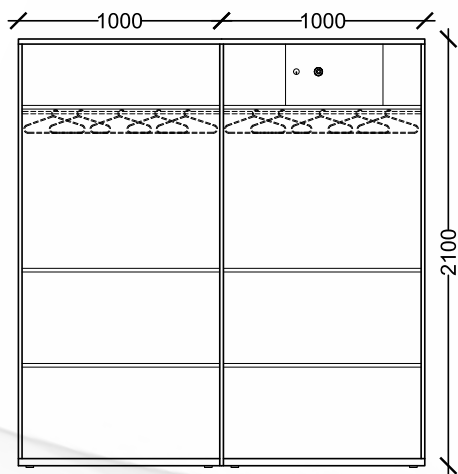

DS-13

1000 x 1000 x 2100MM