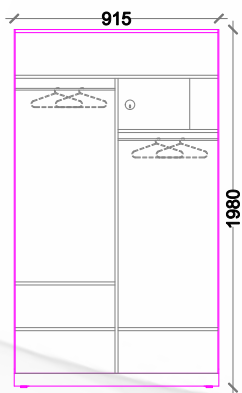

OPTIONAL
Looking Glass size 1200x380
Shoe Drawer size 1200x300

DS-01

SLIMLINE 2 DOOR
AFFINITY P1

915 x 560 x 1980MM

Delite®
HITECH
SINCE 1957

DIMENSIONS		
W	D	H
915	480	1980
915	560	1980
965	560	1980
1065	600	1980

DS-05

FLAT BORDER -
WARDROBE H1

1018 x 560 x 1980MM

Delite®
HITECH
SINCE 1957

DIMENSIONS

W	D	H
915	480	1980
915	560	1980
965	560	1980
1065	600	1980

OPTIONAL

Looking Glass size 1200x380
Shoe Drawer size 1200x300

915 x 485 x 1980MM

Delite®
HITECH
SINCE 1957

DIMENSIONS		
W	D	H
915	480	1980
915	560	1980
965	560	1980
1065	600	1980

OPTIONAL
Looking Glass size 1200x380

FLAT BORDER -
DS - 4 HANGING, CLASSIC

915 x 485 x 1980MM

Delite®
HITECH
SINCE 1957

DIMENSIONS		
W	D	H
915	480	1980
915	560	1980
965	560	1980
1065	600	1980

CENTURION -
GODREJ STYLE

1980 x 950 x 550MM

DS-09

Delite[®]
HITECH
SINCE 1957

DIMENSIONS		
W	D	H
915	480	1980
915	560	1980
965	560	1980
1065	600	1980