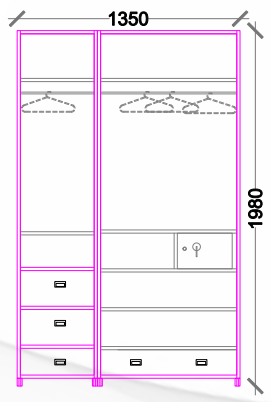

DS-06

FLAT BORDER - WARDROBE H

1018 x 560 x 1980MM

Delite®
HITECH
SINCE 1957

DIMENSIONS		
W	D	H
915	480	1980
915	560	1980
965	560	1980
1065	600	1980

OPTIONAL
Looking Glass size 1200x380

DS-07

FLAT BORDER -
DS - 2 HANGING, CLASSIC

915 x 485 x 1980MM

Delite®
HITECH
SINCE 1957

DIMENSIONS		
W	D	H
915	480	1980
915	560	1980
965	560	1980
1065	600	1980

OPTIONAL
Looking Glass size 1200x380

FLAT BORDER -
DS - 4 HANGING, CLASSIC

915 x 485 x 1980MM

Delite®
HITECH
SINCE 1957

DIMENSIONS		
W	D	H
915	480	1980
915	560	1980
965	560	1980
1065	600	1980

CENTURION -
GODREJ STYLE

1980 x 950 x 550MM

DS-09

Delite[®]
HITECH
SINCE 1957

DIMENSIONS		
W	D	H
915	480	1980
915	560	1980
965	560	1980
1065	600	1980

DS-10

GAMBHIR

1980 x 950 x 550MM

Delite[®]
HITECH
SINCE 1957

DELITE 2 DOOR
DRESSING IN FLAT BORDER

1980 x 1050x 600MM

DS-11

Delite®
HITECH
SINCE 1957