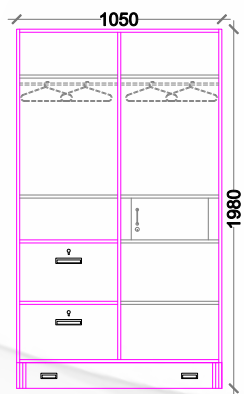

DS-06

FLAT BORDER - WARDROBE H

1018 x 560 x 1980MM

Delite®
HITECH
SINCE 1957

DIMENSIONS		
W	D	H
915	480	1980
915	560	1980
965	560	1980
1065	600	1980

OPTIONAL
Looking Glass size 1200x380

DS-07

FLAT BORDER -
DS - 2 HANGING, CLASSIC

915 x 485 x 1980MM

Delite®
HITECH
SINCE 1957

DIMENSIONS		
W	D	H
915	480	1980
915	560	1980
965	560	1980
1065	600	1980

OPTIONAL
Looking Glass size 1200x380

FLAT BORDER -
DS - 4 HANGING, CLASSIC

915 x 485 x 1980MM

Delite®
HITECH
SINCE 1957

DIMENSIONS		
W	D	H
915	480	1980
915	560	1980
965	560	1980
1065	600	1980

CENTURION -
GODREJ STYLE

1980 x 950 x 550MM

DS-09

Delite[®]
HITECH
SINCE 1957

DIMENSIONS		
W	D	H
915	480	1980
915	560	1980
965	560	1980
1065	600	1980

DS-10

GAMBHIR

1980 x 950 x 550MM

Delite[®]
HITECH
SINCE 1957

DELITE 2 DOOR
DRESSING IN FLAT BORDER

1980 x 1050x 600MM

DS-11

Delite®
HITECH
SINCE 1957