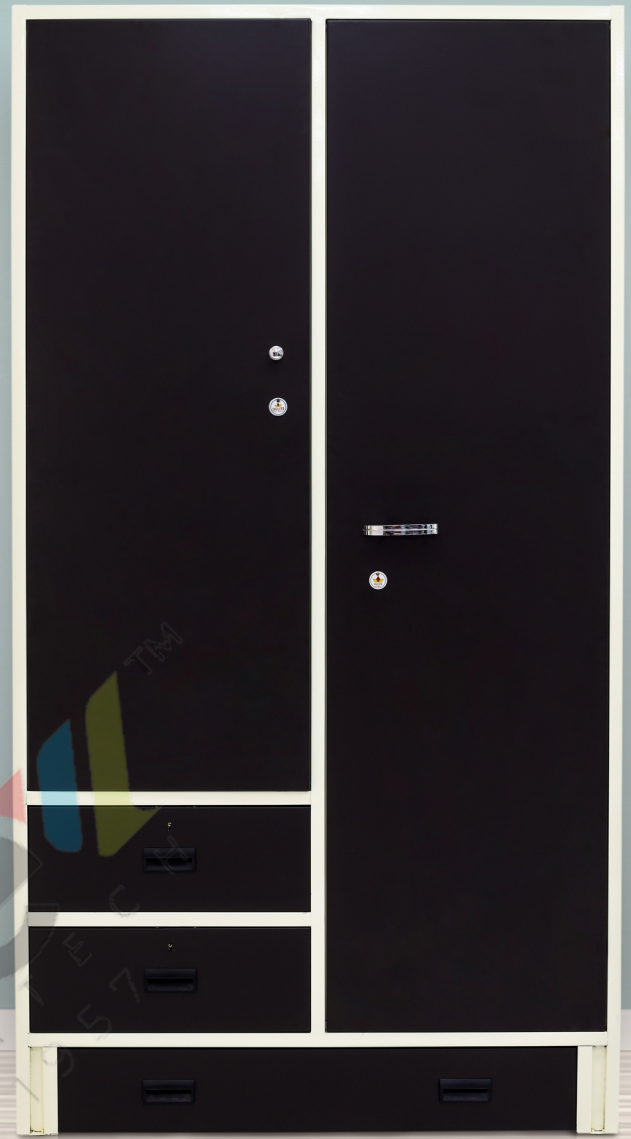

Delite®
HITECH
SINCE 1957

DELITE 2 DOOR
DRESSING IN FLAT BORDER

1980 x 1050x 600MM

DS-11