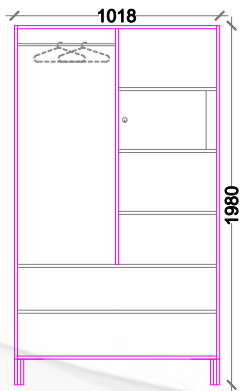

OPTIONAL
Looking Glass size 1200x380
Shoe Drawer size 1200x300

DS-01

SLIMLINE 2 DOOR
AFFINITY P1

915 x 560 x 1980MM

Delite®
HITECH
SINCE 1957

DIMENSIONS		
W	D	H
915	480	1980
915	560	1980
965	560	1980
1065	600	1980

SLIMLINE 3 DOOR -
MAJESTIC P4

1370 x 560 x 1980MM

Delite®
HITECH
SINCE 1957

DIMENSIONS		
W	D	H
915	480	1980
915	560	1980
965	560	1980
1065	600	1980

OPTIONAL
Looking Glass size 1200x380
Shoe Drawer size 1200x300

DS-05

FLAT BORDER -
WARDROBE H1

1018 x 560 x 1980MM

Delite®
HITECH
SINCE 1957

DIMENSIONS

W	D	H
915	480	1980
915	560	1980
965	560	1980
1065	600	1980

OPTIONAL

Looking Glass size 1200x380
Shoe Drawer size 1200x300

915 x 485 x 1980MM

Delite®
HITECH
SINCE 1957

DIMENSIONS		
W	D	H
915	480	1980
915	560	1980
965	560	1980
1065	600	1980

OPTIONAL
Looking Glass size 1200x380

FLAT BORDER -
DS - 4 HANGING, CLASSIC

915 x 485 x 1980MM