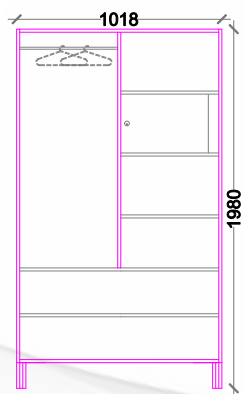

DS-05

FLAT BORDER -
WARDROBE H1

1018 x 560 x 1980MM

Delite®
HITECH
SINCE 1957

DIMENSIONS

W	D	H
915	480	1980
915	560	1980
965	560	1980
1065	600	1980

OPTIONAL

Looking Glass size 1200x380
Shoe Drawer size 1200x300

DS-06

FLAT BORDER - WARDROBE H

1018 x 560 x 1980MM

Delite®
HITECH
SINCE 1957

DIMENSIONS		
W	D	H
915	480	1980
915	560	1980
965	560	1980
1065	600	1980

OPTIONAL
Looking Glass size 1200x380

DS-07

FLAT BORDER -
DS - 2 HANGING, CLASSIC

915 x 485 x 1980MM

Delite®
HITECH
SINCE 1957

DIMENSIONS		
W	D	H
915	480	1980
915	560	1980
965	560	1980
1065	600	1980

OPTIONAL
Looking Glass size 1200x380

FLAT BORDER -
DS - 4 HANGING, CLASSIC

915 x 485 x 1980MM

Delite®
HITECH
SINCE 1957

DIMENSIONS		
W	D	H
915	480	1980
915	560	1980
965	560	1980
1065	600	1980

CENTURION -
GODREJ STYLE

1980 x 950 x 550MM

DS-09

Delite[®]
HITECH
SINCE 1957

DIMENSIONS		
W	D	H
915	480	1980
915	560	1980
965	560	1980
1065	600	1980