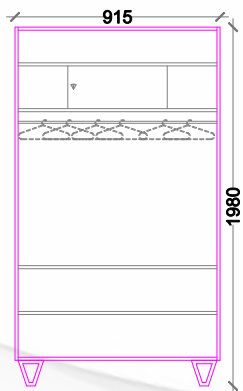

DS-05

FLAT BORDER -
WARDROBE H1

1018 x 560 x 1980MM

Delite®
HITECH
SINCE 1957

DIMENSIONS

W	D	H
915	480	1980
915	560	1980
965	560	1980
1065	600	1980

OPTIONAL

Looking Glass size 1200x380
Shoe Drawer size 1200x300

DS-06

FLAT BORDER - WARDROBE H

1018 x 560 x 1980MM

Delite®
HITECH
SINCE 1957

DIMENSIONS		
W	D	H
915	480	1980
915	560	1980
965	560	1980
1065	600	1980

OPTIONAL
Looking Glass size 1200x380

DS-07

FLAT BORDER -
DS - 2 HANGING, CLASSIC

915 x 485 x 1980MM

Delite®
HITECH
SINCE 1957

DIMENSIONS		
W	D	H
915	480	1980
915	560	1980
965	560	1980
1065	600	1980

OPTIONAL
Looking Glass size 1200x380

FLAT BORDER -
DS - 4 HANGING, CLASSIC

915 x 485 x 1980MM

Delite®
HITECH
SINCE 1957

DIMENSIONS		
W	D	H
915	480	1980
915	560	1980
965	560	1980
1065	600	1980

CENTURION -
GODREJ STYLE

1980 x 950 x 550MM

DS-09

Delite[®]
HITECH
SINCE 1957

DIMENSIONS		
W	D	H
915	480	1980
915	560	1980
965	560	1980
1065	600	1980