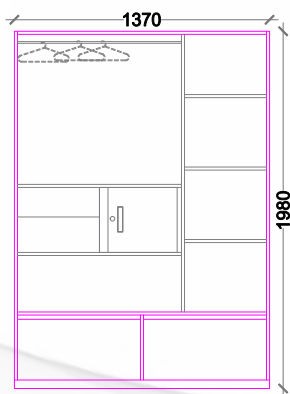

OPTIONAL
Looking Glass size 1200x380
Shoe Drawer size 1200x300

DS-01

SLIMLINE 2 DOOR
AFFINITY P1

915 x 560 x 1980MM

Delite®
HITECH
SINCE 1957

DIMENSIONS		
W	D	H
915	480	1980
915	560	1980
965	560	1980
1065	600	1980

SLIMLINE 3 DOOR -
MAJESTIC P4

1370 x 560 x 1980MM

Delite®
HITECH
SINCE 1957

DIMENSIONS		
W	D	H
915	480	1980
915	560	1980
965	560	1980
1065	600	1980

OPTIONAL
Looking Glass size 1200x380
Shoe Drawer size 1200x300

DS-05

FLAT BORDER -
WARDROBE H1

1018 x 560 x 1980MM

Delite®
HITECH
SINCE 1957

DIMENSIONS

W	D	H
915	480	1980
915	560	1980
965	560	1980
1065	600	1980

OPTIONAL

Looking Glass size 1200x380
Shoe Drawer size 1200x300

DS-06

FLAT BORDER - WARDROBE H

1018 x 560 x 1980MM

Delite®
HITECH
SINCE 1957

DIMENSIONS		
W	D	H
915	480	1980
915	560	1980
965	560	1980
1065	600	1980

OPTIONAL
Looking Glass size 1200x380

DS-07

FLAT BORDER -
DS - 2 HANGING, CLASSIC