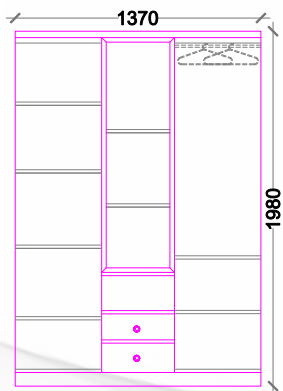

Delite®
HITECH
SINCE 1957