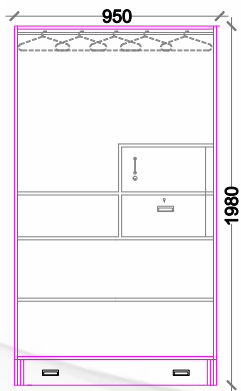

DS-05

FLAT BORDER -
WARDROBE H1

1018 x 560 x 1980MM

Delite®
HITECH
SINCE 1957

DIMENSIONS

W	D	H
915	480	1980
915	560	1980
965	560	1980
1065	600	1980

OPTIONAL

Looking Glass size 1200x380
Shoe Drawer size 1200x300

DS-06

FLAT BORDER - WARDROBE H

1018 x 560 x 1980MM

Delite®
HITECH
SINCE 1957

DIMENSIONS		
W	D	H
915	480	1980
915	560	1980
965	560	1980
1065	600	1980

OPTIONAL
Looking Glass size 1200x380

DS-07

FLAT BORDER -
DS - 2 HANGING, CLASSIC

915 x 485 x 1980MM

Delite®
HITECH
SINCE 1957

DIMENSIONS		
W	D	H
915	480	1980
915	560	1980
965	560	1980
1065	600	1980

OPTIONAL
Looking Glass size 1200x380

FLAT BORDER -
DS - 4 HANGING, CLASSIC

915 x 485 x 1980MM

Delite®
HITECH
SINCE 1957

DIMENSIONS		
W	D	H
915	480	1980
915	560	1980
965	560	1980
1065	600	1980

CENTURION -
GODREJ STYLE

1980 x 950 x 550MM

DS-09

Delite[®]
HITECH
SINCE 1957

DIMENSIONS		
W	D	H
915	480	1980
915	560	1980
965	560	1980
1065	600	1980