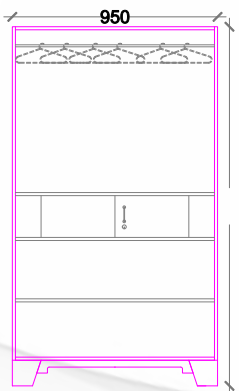

DS-05

FLAT BORDER -
WARDROBE H1

1018 x 560 x 1980MM

Delite®
HITECH
SINCE 1957

DIMENSIONS

W	D	H
915	480	1980
915	560	1980
965	560	1980
1065	600	1980

OPTIONAL

Looking Glass size 1200x380
Shoe Drawer size 1200x300

DS-06

FLAT BORDER - WARDROBE H

1018 x 560 x 1980MM

Delite®
HITECH
SINCE 1957

DIMENSIONS		
W	D	H
915	480	1980
915	560	1980
965	560	1980
1065	600	1980

OPTIONAL
Looking Glass size 1200x380

DS-07

FLAT BORDER -
DS - 2 HANGING, CLASSIC

915 x 485 x 1980MM

Delite®
HITECH
SINCE 1957

DIMENSIONS		
W	D	H
915	480	1980
915	560	1980
965	560	1980
1065	600	1980

OPTIONAL
Looking Glass size 1200x380

FLAT BORDER -
DS - 4 HANGING, CLASSIC

915 x 485 x 1980MM

Delite®
HITECH
SINCE 1957

DIMENSIONS		
W	D	H
915	480	1980
915	560	1980
965	560	1980
1065	600	1980

CENTURION -
GODREJ STYLE

1980 x 950 x 550MM

DS-09

Delite[®]
HITECH
SINCE 1957

DIMENSIONS		
W	D	H
915	480	1980
915	560	1980
965	560	1980
1065	600	1980