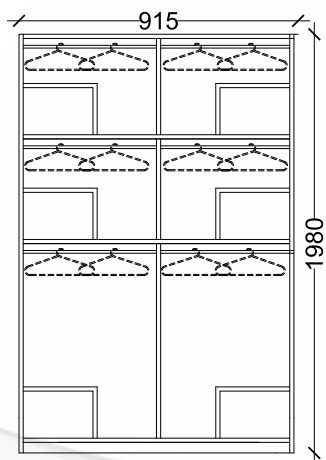

DS-06

FLAT BORDER - WARDROBE H

1018 x 560 x 1980MM

Delite®
HITECH
SINCE 1957

DIMENSIONS		
W	D	H
915	480	1980
915	560	1980
965	560	1980
1065	600	1980

OPTIONAL
Looking Glass size 1200x380

DS-07

FLAT BORDER -
DS - 2 HANGING, CLASSIC

915 x 485 x 1980MM

Delite®
HITECH
SINCE 1957

DIMENSIONS		
W	D	H
915	480	1980
915	560	1980
965	560	1980
1065	600	1980

OPTIONAL
Looking Glass size 1200x380

FLAT BORDER -
DS - 4 HANGING, CLASSIC

915 x 485 x 1980MM

Delite®
HITECH
SINCE 1957

DIMENSIONS		
W	D	H
915	480	1980
915	560	1980
965	560	1980
1065	600	1980

CENTURION -
GODREJ STYLE

1980 x 950 x 550MM

DS-09

Delite[®]
HITECH
SINCE 1957

DIMENSIONS		
W	D	H
915	480	1980
915	560	1980
965	560	1980
1065	600	1980

DELITE 3 DOOR
DRESSING IN FLAT BORDER
1980 x 1350 x 600MM

DS-12

DS-13

1000 x 1000 x 2100MM

DS-14

1980 x 915 x 550MM

Delite[®]

H I T E C H